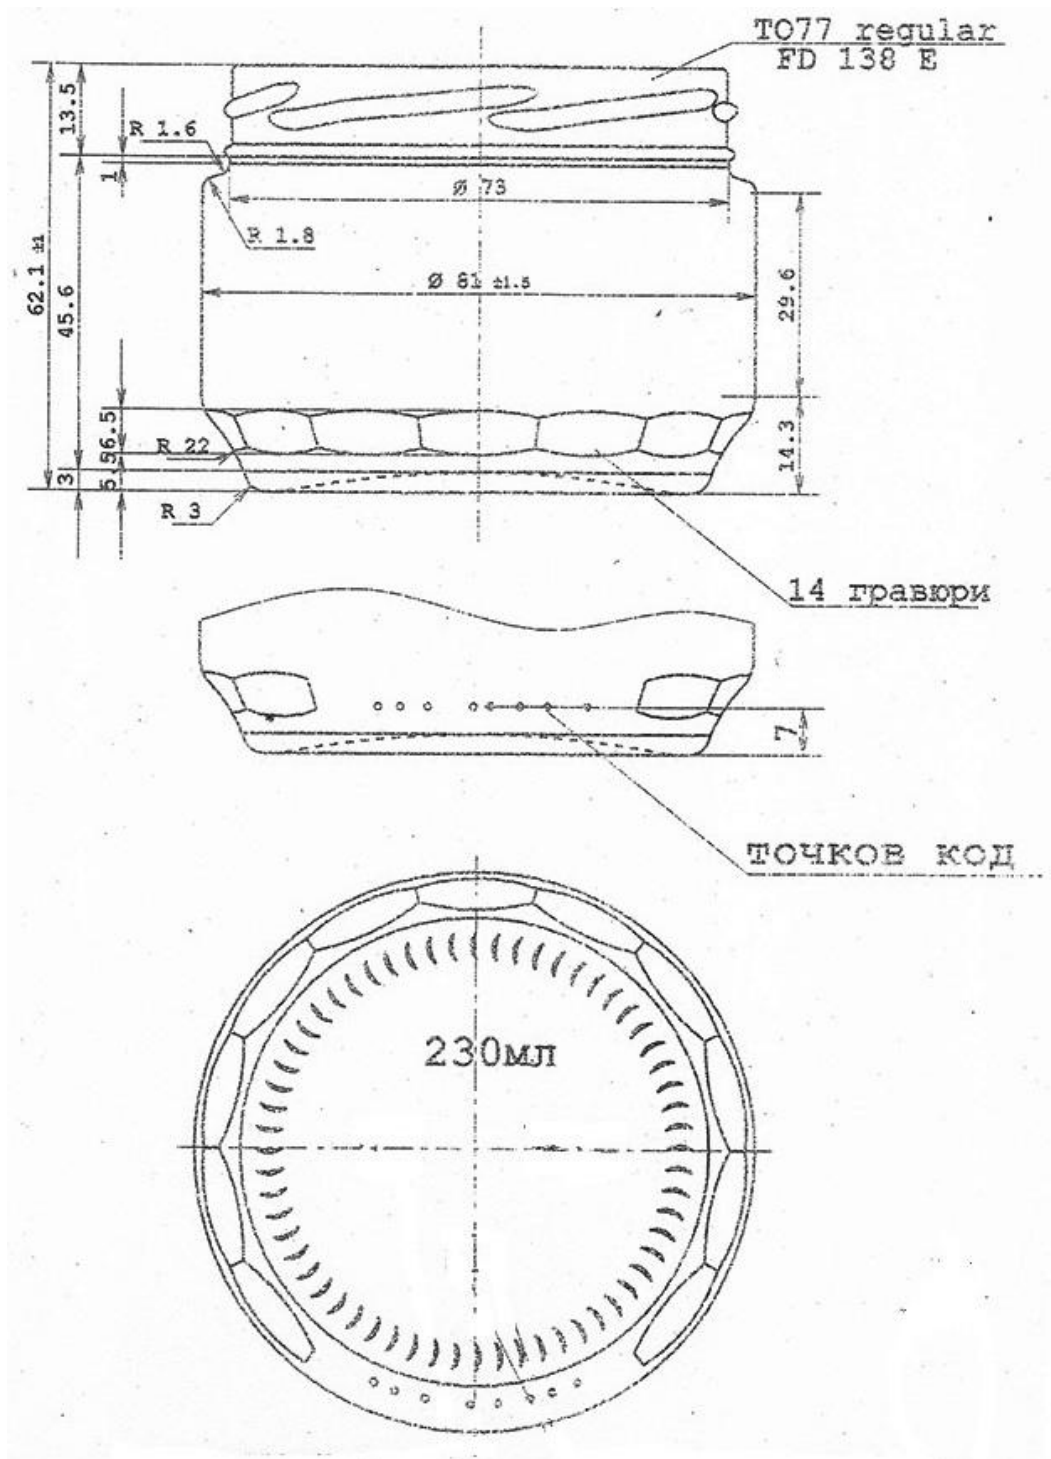

# ALEVGOR GLASS

Jar POT 230 ml TO 77

Code	173
Capacity	230 ml
Weight	130 g
Units per pallet	3 024